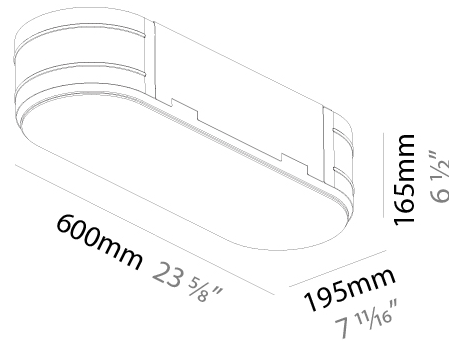

GENERAL

Series: Smoothy
Subseries: Smoothline
Brand: Prolicht
Division: Architectural
Mounting Type: Trimless
Mounting Location: Ceiling
Subcategory: Ambient

PHYSICAL

Shape: Oval
Length (mm): 600
Length (in): 23 5/8
Width (mm): 195
Width (in): 7 11/16
Depth (mm): 165
Depth (in): 6 1/2
Ceiling Thickness (mm): 10 / 12.5 / 15 / 25 / 30
Ceiling Thickness (in): 3/8 or 1/2 or 9/16 or 1 or 1 3/16
Min. Recessing Depth (mm): 180
Min. Recessing Depth (in): 7 1/16
Light Distribution: Direct
Weight (kg): 3.8
Weight (lbs): 7.6
Diffuser: PMMA - Opal
Fixture Material: Extruded Aluminum / Steel
Cut-out Measurements: 635mm / 25" x 230mm / 9 1/16"
Upon Request: Unique Sizes Unique Ceiling Thickness Unique Mounting Depth Spot Inserts

ELECTRICAL

Lamp Type: LED (Zhaga Standard)
Input Wattage (W): 20.5
Total Output Wattage (W): 18
Dimming: [Tri-Mode (Non-Dimming and Phase Dimming (120Vac only) and 0-10V Dimming)](#)
Driver Included: Yes
Driver Location: Integrated
Driver Type: Constant Current - Universal
Driver Class: Class 2
Input Voltage (V): 120 - 277
Constant Current (MA): 500

LED

[Color Temperature (°K): 3000 / 3500 / 4000](#)
Max. Delivered Lumen (lm): 1560 / 1635 / 1710
CRI: >80 CRI
Lamp Life (hrs): 50000
Upon Request: RGB-W Tunable White Special Color Temperature CRI90

OPTICAL

RATINGS AND CERTIFICATIONS

Certified By: Certified for North American Standards
IP rating: IP20

PROJECT
TYPE
SPECIFIER
QUANTITY
DATE

635mm x 230mm
25" x 9 1/16"

10 | 12 1/2 | 15 | 25 | 30mm
3/8" | 1/2" | 9/16" | 1" | 3/16"