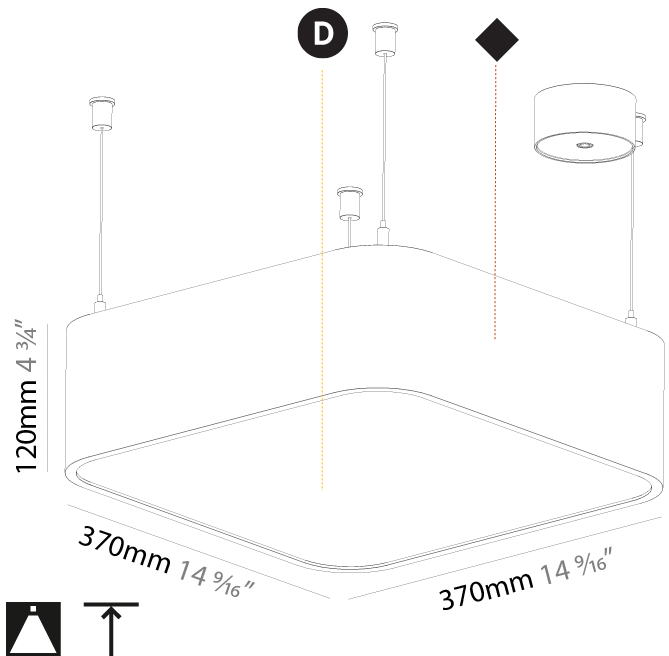

GENERAL

Series: Smoothy
Subseries: Smoothy Standard
Brand: Prolicht
Division: Architectural
Mounting Type: Suspension
Mounting Location: Ceiling
Subcategory: Ambient

PHYSICAL

Shape: Square
Length (mm): 370
Length (in): 14 ⁹/₁₆
Width (mm): 370
Width (in): 14 ⁹/₁₆
Height (mm): 120
Height (in): 4 ³/₄
Max. Overall Height (mm): 2120
Max. Overall Height (in): 83 ⁷/₁₆
Light Distribution: Direct
Weight (kg): 4.15
Weight (lbs): 9.13
Diffuser: PMMA - Opal or Micro-Prism
Fixture Finish: SSR / BKV / CWI / CRY / HAB / UFT / ITA / RUA / FTG / MYG / LOD / PUS / FRO / FUP / KIA / POP / BLS / SPG / MEY / GOH / GUM / CHC / COM / ABZ / JAG / OBR / MOS / ROR
Fixture Material: Extruded Aluminum / Steel
Cable Details: 2000mm / 78 3/4"

ELECTRICAL

Lamp Type: LED (Zhaga Standard)
Input Wattage (W): 12
Total Output Wattage (W): 10
Dimming: Non-Dimmable
Driver Included: Yes
Driver Location: Integrated
Driver Type: Constant Current - Universal
Driver Class: Class 2
Input Voltage (V): 120 - 277
Constant Current (MA): 350
Upon Request: (Not included - see components) Integral: 0-10Vdc dimming / Phase dimming 120Vac only

LED

Color Temperature (°K): 3000 / 3500 / 4000
Max. Delivered Lumen (lm): 1380 / 1401 / 1430
CRI: >80 CRI
Efficiency (%): 82.7
Lamp Life (hrs): 50000

OPTICAL

RATINGS AND CERTIFICATIONS

Certified By: Certified for North American Standards
IP rating: IP20